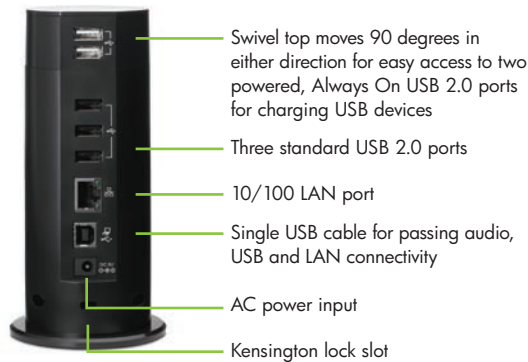

For an even greater workspace experience, HP offers a variety of notebook stands that are ideal for users whose notebook panel is their sole display. Simply slip your notebook into the stand, connect the devices you need to the port replicator, and adjust the panel to your desired viewing angle. Immediately you've got a more comfortable—and productive—work environment!

Features and value, perfectly balanced

The HP Essential USB 2.0 Port Replicator offers the features you use most without building in unnecessary and costly features that typically go unused. With five USB ports, a local area network (LAN) port, headphone and microphone ports, and an industry-standard security lock slot, this value-packed docking solution creates a desktop-like experience while striking a perfect balance between functionality and affordability.

Leveraging the power of HP Professional Innovations

The HP Essential USB 2.0 Port Replicator is part of the family of innovative HP Docking solutions that allow HP Business Notebooks to deliver an enhanced desktop experience. Combined with our broad line of accessories, these solutions help increase the security, reliability and ease of use of your HP Business Notebook—so you can stay productive when you're on the go, wherever you may go.

Key features

Removable support base to accommodate vertical or horizontal form factors

For a more enhanced desktop experience, HP offers these convenient, versatile and affordable USB accessories.

HP Mobile Audio Speakers with carrying case	FS944AA
250GB Pocket Media Drive	FE477AA
HP USB CD/DVD R/RW Drive	FS943AA
HP USB Keyboard and Mouse Bundle¹	RC465AA

Featured accessories are represented on the reverse side of this document.

Specifications

Part number	AQ731AA
Input power	Input AC power adapter (Input: DC5V 4A)
LED indicator	Power on LED (blue)
Ports	Two powered, Always On USB 2.0 ports Three standard USB 2.0 ports 10/100 LAN port One USB 2.0 port for passing audio, USB and LAN connectivity AC power input Audio-out (headphone) jack Audio-in (microphone) jack

Security	Kensington lock slot
Dimensions (H x W x D)	158.75 x 76 x 76 mm (6.25 x 3 x 3 in.)
Weight	907 g (2 lbs) without USB cable; USB cable 32 g (1.1 oz)
USB	Notebook to port replicator connection is type B; all other USB ports are USB 2.0 compliant
Ethernet RJ-45	IEEE802.3 10Base-T, 100Base-TX compatible

1. Availability may vary by region.

To learn more, visit www.hp.com/accessories/notebook

© Copyright 2009 Hewlett-Packard Development Company, L.P. The information contained herein is subject to change without notice. The only warranties for HP products and services are set forth in the express warranty statements accompanying such products and services. Nothing herein should be construed as constituting an additional warranty. HP shall not be liable for technical or editorial errors or omissions contained herein. Windows is a U.S. registered trademark of Microsoft Corporation. Windows Vista is either a registered trademark or trademark of Microsoft Corporation in the United States and/or other countries.